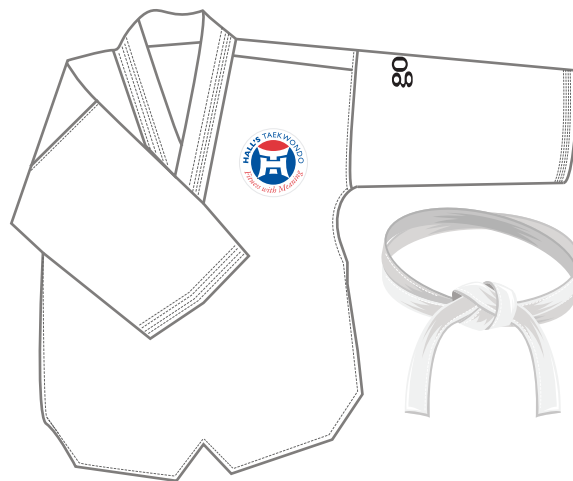

There is no refund for cancellation of term memberships.

LITTLE NINJAS UNIFORM ETIQUETTE

LITTLE NINJAS are required to wear during class their Dobok and white belt and don't forget your drink bottle!

WHERE TO NEXT?