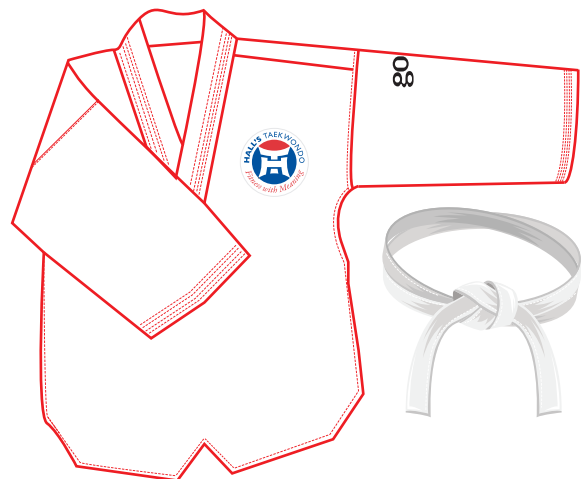

There is no refund for cancellation of term memberships.

JOEYS UNIFORM ETIQUETTE

JOEYS are required to wear during class their Joeys Dobok and white belt over their preferred training pants, leggings or shorts.