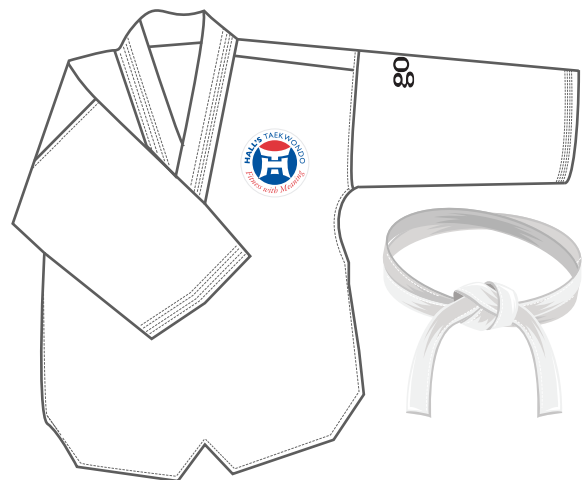

There is no refund for cancellation of term memberships.

HALL'S TAEKWONDO UNIFORM ETIQUETTE

Commandos, Leaders, Teens & Adults are required to wear during class their Dobok and white belt. Don't forget your drink bottle!