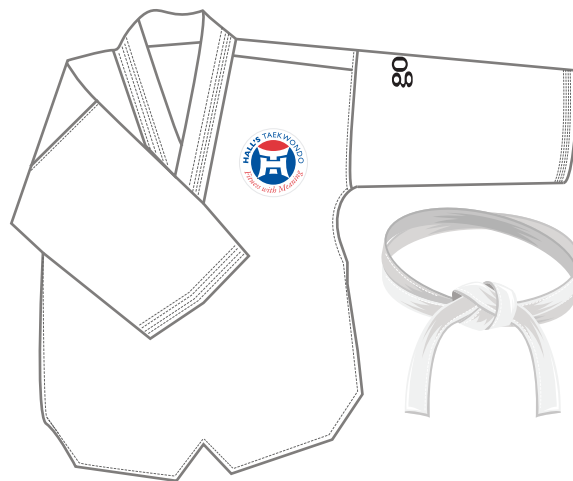

## LITTLE NINJAS UNIFORM ETIQUETTE

LITTLE NINJAS are required to wear during class their Dobok and white belt and don't forget your drink bottle!